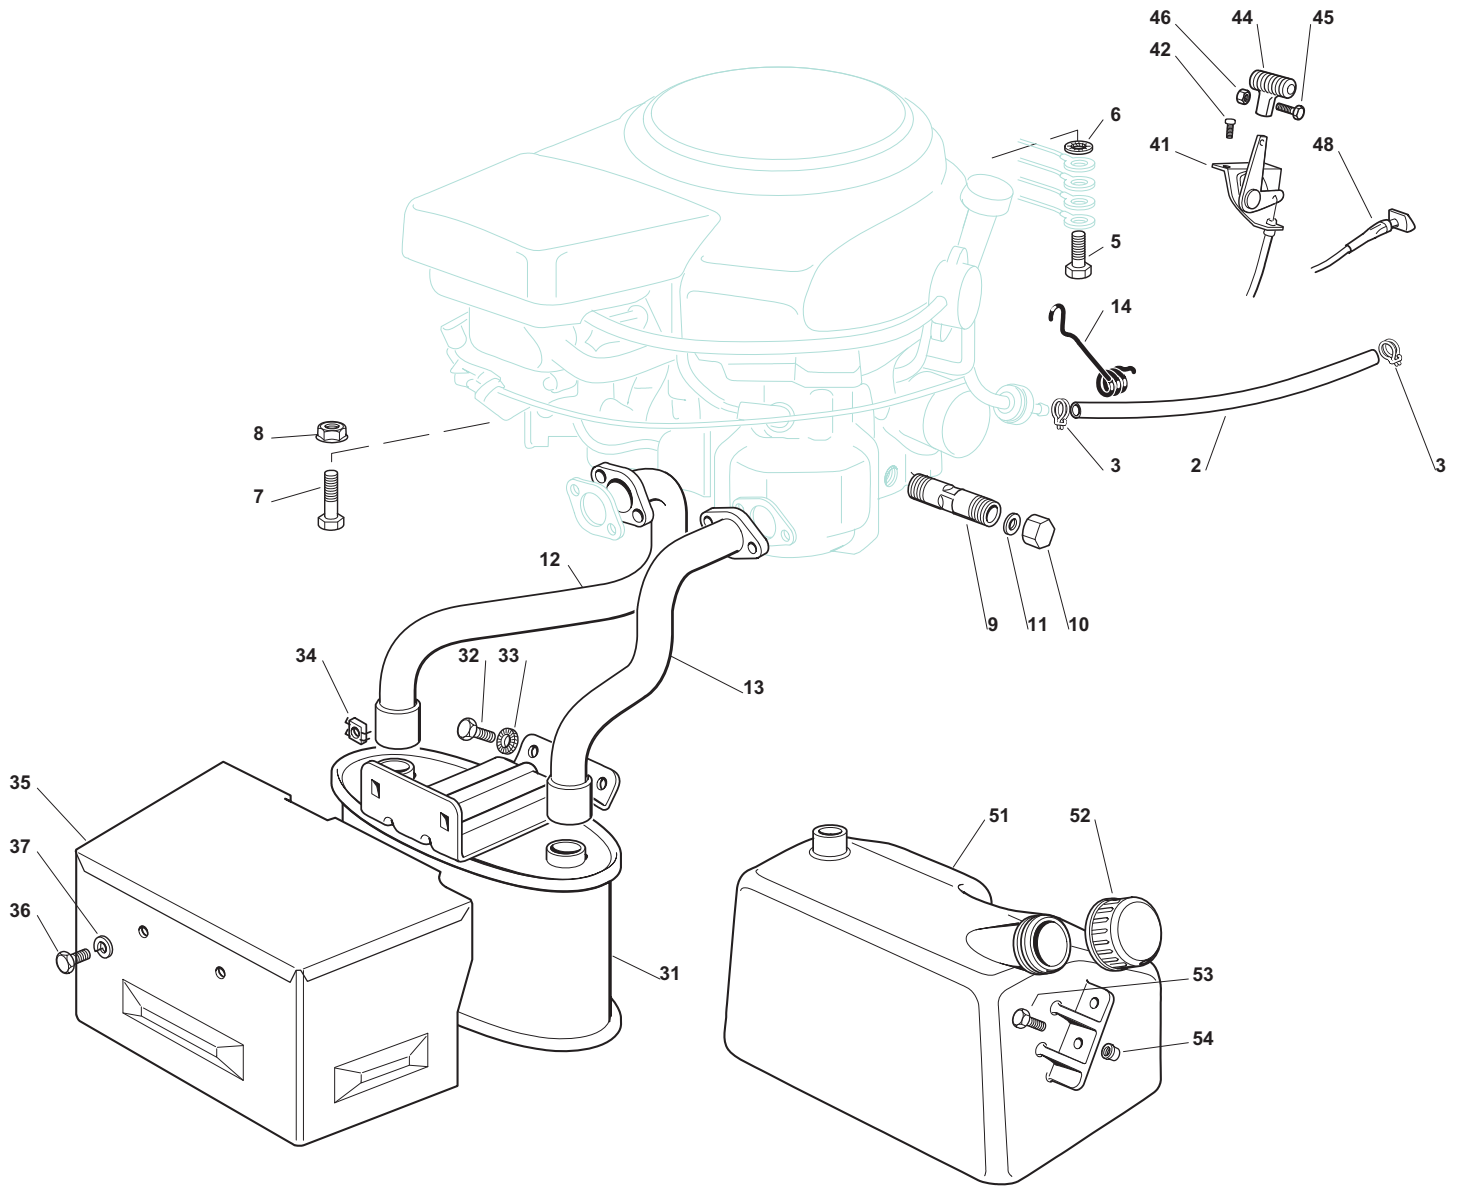

ESTATE ROYAL PRO

ESTATE ROYAL PRO

Pos. Fig.	Antal Quantity	Art No Part No	Benämning	Description	Anmärkning Notes
2	1	25869027/1	Vevstake	Connecting Tube	
3	2	18375051/1	Slangklämma	Fair Led	
5	1	12735599/0	Skruv	Screw	
6	1	12540260/0	Bricka	Washer	
7	4	12691115/0	Skruv	Left Screw	
8	4	12154210/0	Mutter	Nut	
9	1	25598052/0	Oil Discharge Extension	Oil Discharge Extension	
10	1	18737849/0	Lock	Oil Cap	
11	1	18401001/1	Tätningring	Oil Seal	
12	1	18738221/0	Avgasrör	Exhaust Right Tube	
13	1	18738222/0	Avgasrör	Exhaust Left Tube	
14	1	27430562/0	Fjäder	Spring	
31	1	82750003/0	Ljuddämpare	Muffler	
32	2	12793102/0	Skruv	Screw	
33	2	12540260/0	Bricka	Washer	
34	2	12360425/0	Mutter	Nut	
35	1	82598005/2	Skydd	Guard	
36	2	12792611/0	Skruv	Screw	
37	2	12583500/0	Bricka	Grower	
41	1	82000201/2	Gasreglage	Accelerator	
42	2	125943012/0	Skruv	Screw	
44	1	25394501/0	Knopp	Knob	
45	1	12726388/0	Stift	Screw	
46	1	12290800/0	Mutter	Nut	
48	1	25090001/2	Chokeregglage	Choke Control	
51	1	25735110/3	Tank	Tank	
52	1	25795000/1	Lock	Cap	
53	2	12788910/0	Skruv	Screw	
54	2	12500092/0	Rivet	Rivet	
61	1	33567000/0	Relay	Relay	
62	2	12791500/0	Skruv	Screw	
63	2	12521330/0	Bricka	Washer	
64	2	12521330/0	Bricka	Washer	
65	2	12582100/0	Bricka	Washer	
66	2	12292100/0	Mutter	Nut