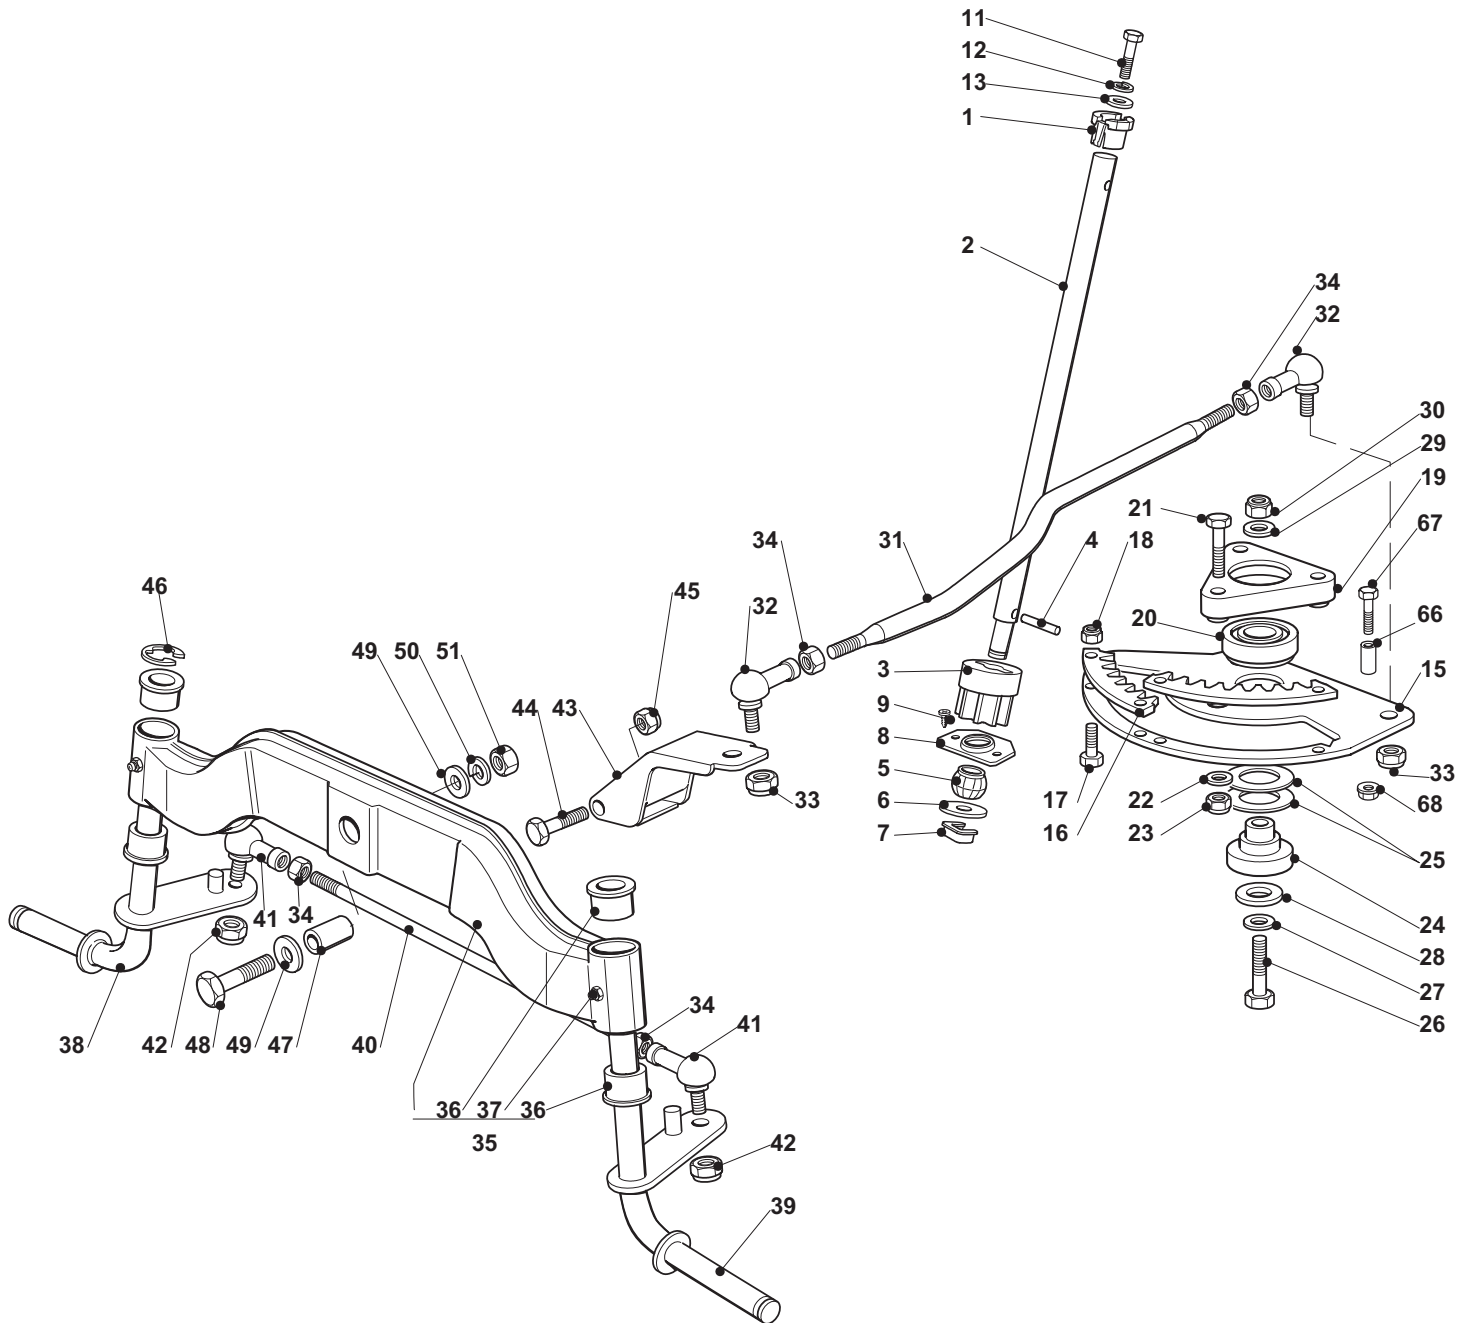

ESTATE ROYAL PRO

ESTATE ROYAL PRO

Pos. Fig.	Antal Quantity	Art No Part No	Benämning	Description	Anmärkning Notes
1	1	25038004/0	Kompass	Bush	
2	1	125520010/0	Steering Column	Steering Column	
3	1	25570004/0	Drev	Pinion	
4	1	112714300/0	Skruv	Dowel	
5	1	25743000/0	Ledkåpa, Vä+Hö	Joint	
6	1	12521370/0	Bricka	Washer	
7	1	12436030/0	Trombocyt	Plate	
8	1	325785213/1	Stöd	Support	
9	2	12729601/1	Skruv	Screw	
10	1	112620250/0	Stift	Pin	
11	1	12691800/0	Skruv	Screw	
12	1	12583500/0	Bricka	Grower	
13	1	12523060/0	Bricka	Washer	
15	1	325735523/0	Steering Shaft	Steering Shaft	
16	2	325150000/0		Rack	
17	4	12791213/1	Skruv	Screw	
18	4	12154510/0	Mutter	Nut	
19	1	325774453/0	Fäste	Clamp	
20	1	119216047/0	Kullager	Bearing	
21	3	12691100/0	Skruv	Left Screw	
22	3	12523060/0	Bricka	Washer	
23	3	12155000/0	Mutter	Nut	
24	1	125510120/0	Stöd	Support	
25	2	22672153/0	Bricka	Washer	
26	1	12692395/0	Skruv	Screw	
27	1	12523080/0	Bricka	Washer	
28	1	12521390/0	Bricka	Washer	
29	1	12523080/0	Bricka	Washer	
30	1	12156602/0	Mutter	Nut	
31	1	25033003/1	Stång	Steering Rod	
32	2	122746616/0	Mutter	Joint	
32	2	22746600/0	Ledkåpa, vä+hö	Joint	
33	2	122746609/0	Mutter	Joint	
34	4	12156602/0	Mutter	Nut	
35	1	82034001/3	Equalizer With Bush (With 36 + 37)	Equalizer With Bush And Lubricator	
36	4	25034002/1	Bussning	Brass	
37	2	12379511/0	Smörjnippel	Grease Dispenser	
38	1	82230361/0	Right Stub Axle	Right Stub Axle	
39	1	82230359/0	Left Stub Axle	Left Stub Axle	
40	1	25840001/0	Stång	Tie Rod	
41	2	122746616/0	Mutter	Joint	
42	2	12156602/0	Mutter	Nut	
43	1	82318185/0	Spak	Lever	
44	1	12692395/0	Skruv	Screw	
45	1	12155000/0	Mutter	Nut	
46	1	12001000/0	Låsring	Snap Ring	
47	1	25160005/0	Distans	Spacer	
48	1	12694100/0	Skruv	Screw	
49	2	12521390/0	Bricka	Washer	
50	1	12587900/0	Grower	Grower	
51	1	12295800/0	Mutter	Nut	
66	1	22167840/0	Distans	Spacer (Wheels 15")	
67	1	12691200/0	Skruv	Right Screw	
68	1	12293201/0	Mutter	Nut	