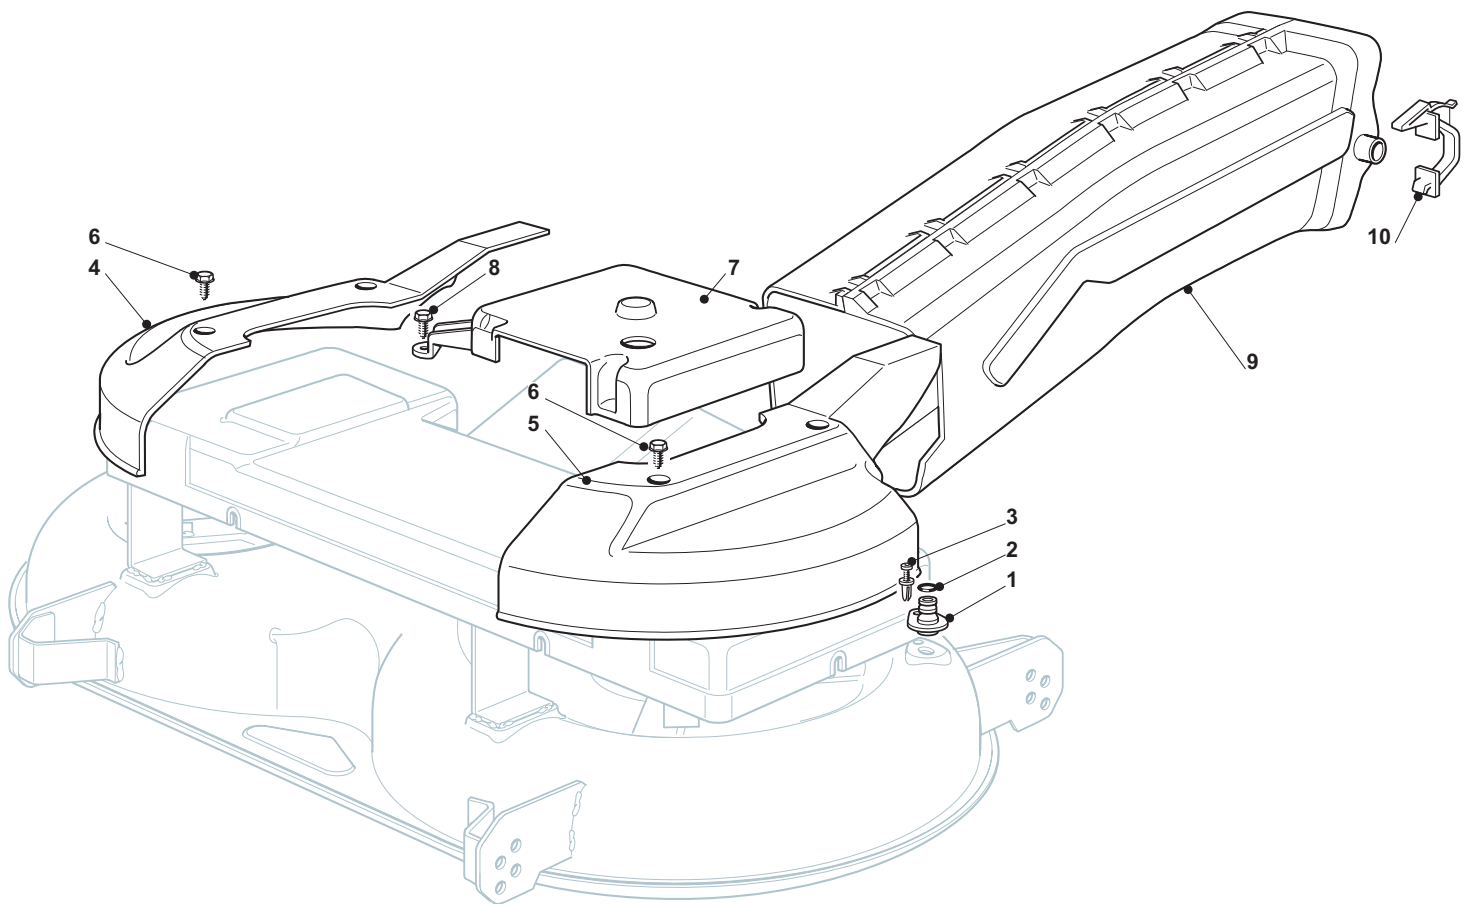

ESTATE ROYAL PRO

ESTATE ROYAL PRO

Pos. Fig.	Antal Quantity	Art No Part No	Benämning	Description	Anmärkning Notes
1	2	25033060/0	Water Hose Connection	Water Hose Connection	
2	2	19035000/0	O-ring	Or Ring	
3	2	12500030/0	Rivet	Rivet	
4	1	25060104/0	Skydd	Guard Black	
5	1	25060105/0	Skydd	Guard Black	
6	4	12735403/0	Skruv	Screw	
7	1	25600049/0	Skydd	Guard	
8	3	12735403/0	Skruv	Screw	
9	1	382108016/1	Inmatningstratt	Conveyor	
10	2	25774373/0	Fäste	Clamp